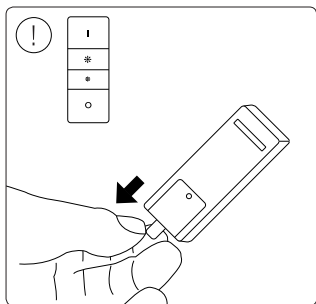

www.meethue.com/getstarted

2

Signify
I.B.R.S. / C.C.R.I. Numéro 10461
5600 VB Eindhoven,
the Netherlands
☎00800-74454775

© 2019 Signify Holding
All rights reserved.

www.meethue.com

4404 029 05223
Last update: 20/08/19