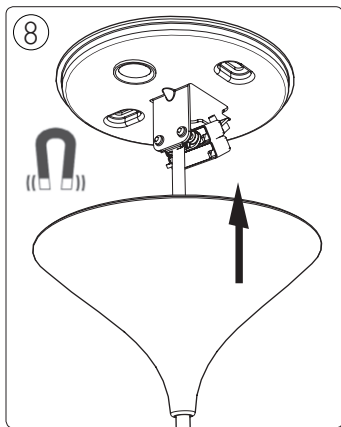

www.meethue.com/getstarted

2

Signify
I.B.R.S. / C.C.R.I. Numéro 10461
5600 VB Eindhoven,
the Netherlands
☎00800-74454775

© 2019 Signify Holding
All rights reserved.

www.meethue.com

4404 029 05223
Last update: 20/08/19