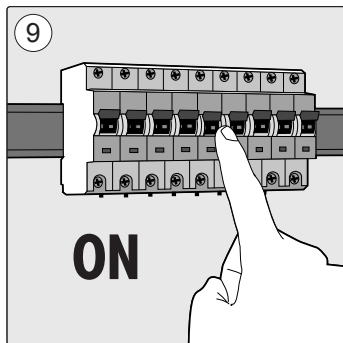

www.meethue.com/getstarted

2

Signify
I.B.R.S. / C.C.R.I. Numéro 10461
5600 VB Eindhoven,
the Netherlands
☎00800-74454775

© 2019 Signify Holding
All rights reserved.

www.meethue.com

4404 029 05223
Last update: 20/08/19